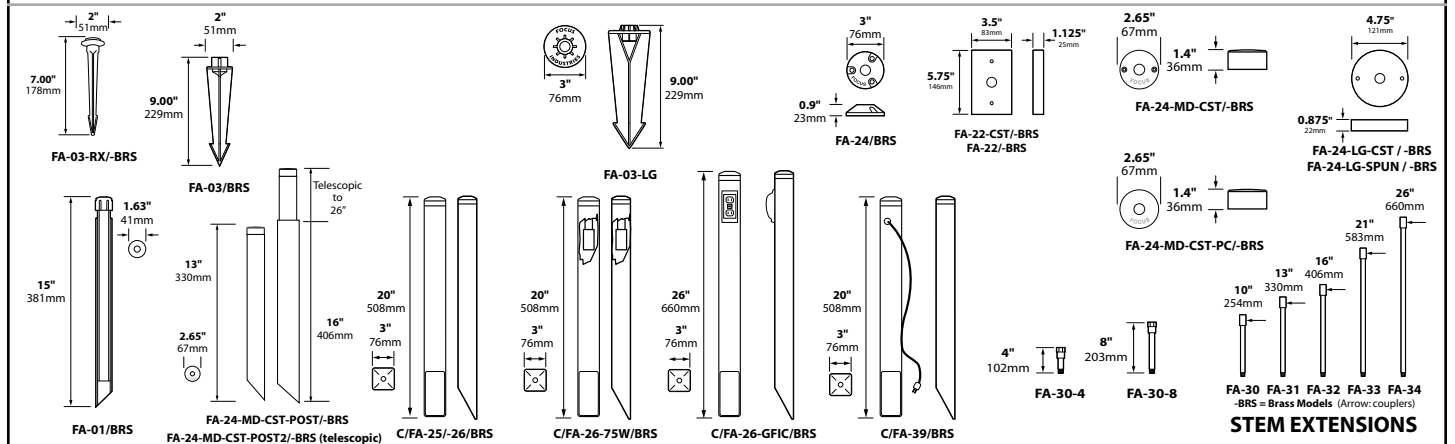

MOUNTING ACCESSORIES

BEAM/GLARE CONTROL ACCESSORIES

- FA-97-12 AL-12 Sprinkler Guard / Glare Shield
- -AH Add to catalog # for Adjustable Hub