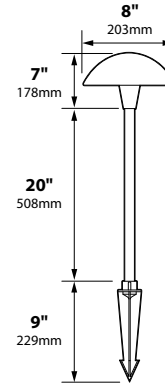

AREA LIGHTS AL-12 SERIES

TYPE

SPECIFICATIONS

CONSTRUCTION: Cast aluminum or cast brass Mushroom hat; matching extruded aluminum or brass stanchion

LAMP SUPPLIED: 18w S8 #1141; 1200 hours average rating (25w max.)

WIRING: Black 3 foot 18/2 zip cord from base of fixture (12v only)

For 25 foot 16/2 fixture lead wire add -25F to catalog number.
120v standard wiring

CONNECTION: FA-05 Quick Connector (not supplied) from fixture to main cable (12/2, 10/2 or 8/2 only) 12v only

| CATALOG NO. | DESCRIPTION | LAMP | SHIP WEIGHT |
|-------------|-------------------------------|--------------|-------------|
| AL-12-BLT | Cast Aluminum 8" Mushroom Hat | 18w S8 #1141 | 3.0 lbs. |
| AL-12-BRS | Cast Brass 8" Mushroom Hat | 18w S8 #1141 | 6.0 lbs. |

AL-12-BRS

MOUNTING ACCESSORIES

BEAM/GLARE CONTROL ACCESSORIES

- FA-97-12 AL-12 Sprinkler Guard / Glare Shield
- AH Add to catalog # for Adjustable Hub

LIGHT DISTRIBUTIONS AND PHOTOMETRICS

AL-12
Half Spread Photometrics
18 ft. (5.5m) diameter