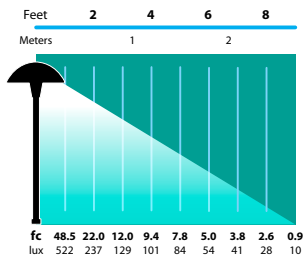

AL-12-BRS

MOUNTING ACCESSORIES

BEAM/GLARE CONTROL ACCESSORIES

- FA-97-12 AL-12 Sprinkler Guard / Glare Shield
- AH Add to catalog # for Adjustable Hub

LIGHT DISTRIBUTIONS AND PHOTOMETRICS

AL-12
Half Spread Photometrics
18 ft. (5.5m) diameter